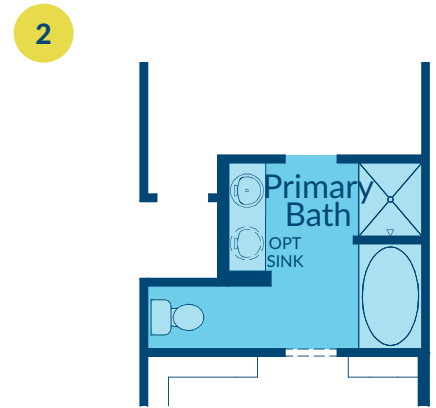

ELEVATION A

The Melody

SQUARE FEET

2,709 - 2,842

STORY

2

BEDROOMS

4-5

BATH

3

GARAGE

2-Car

ELEVATION B

ELEVATION C

FIRST FLOOR

SECOND FLOOR