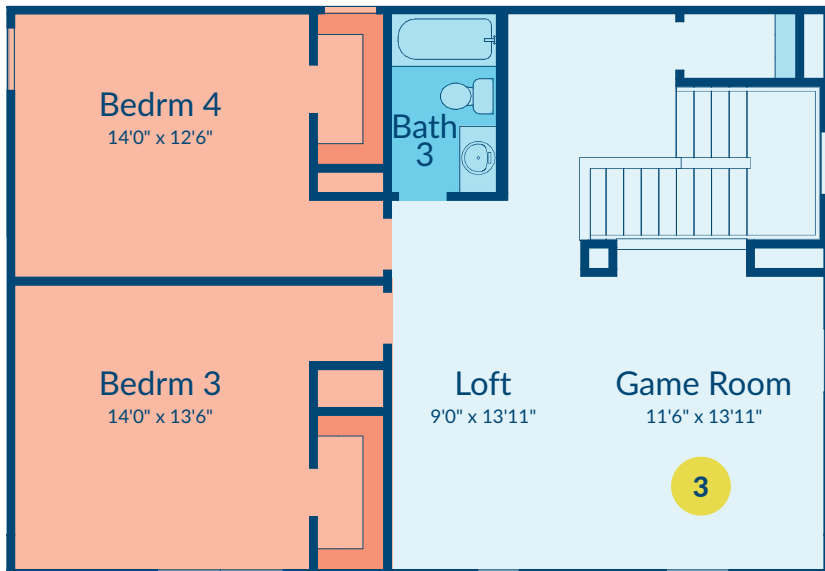

ELEVATION A

The Melody

SQUARE FEET

2,709 - 2,842

STORY

2

BEDROOMS

4-5

BATH

3

GARAGE

2-Car

ELEVATION B

ELEVATION C

FIRST FLOOR

SECOND FLOOR