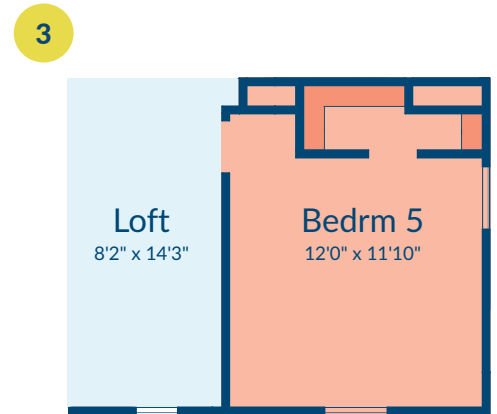

ELEVATION A

The Melody

SQUARE FEET

2,709 - 2,842

STORY

2

BEDROOMS

4-5

BATH

3

GARAGE

2-Car

ELEVATION B

ELEVATION C

FIRST FLOOR

SECOND FLOOR