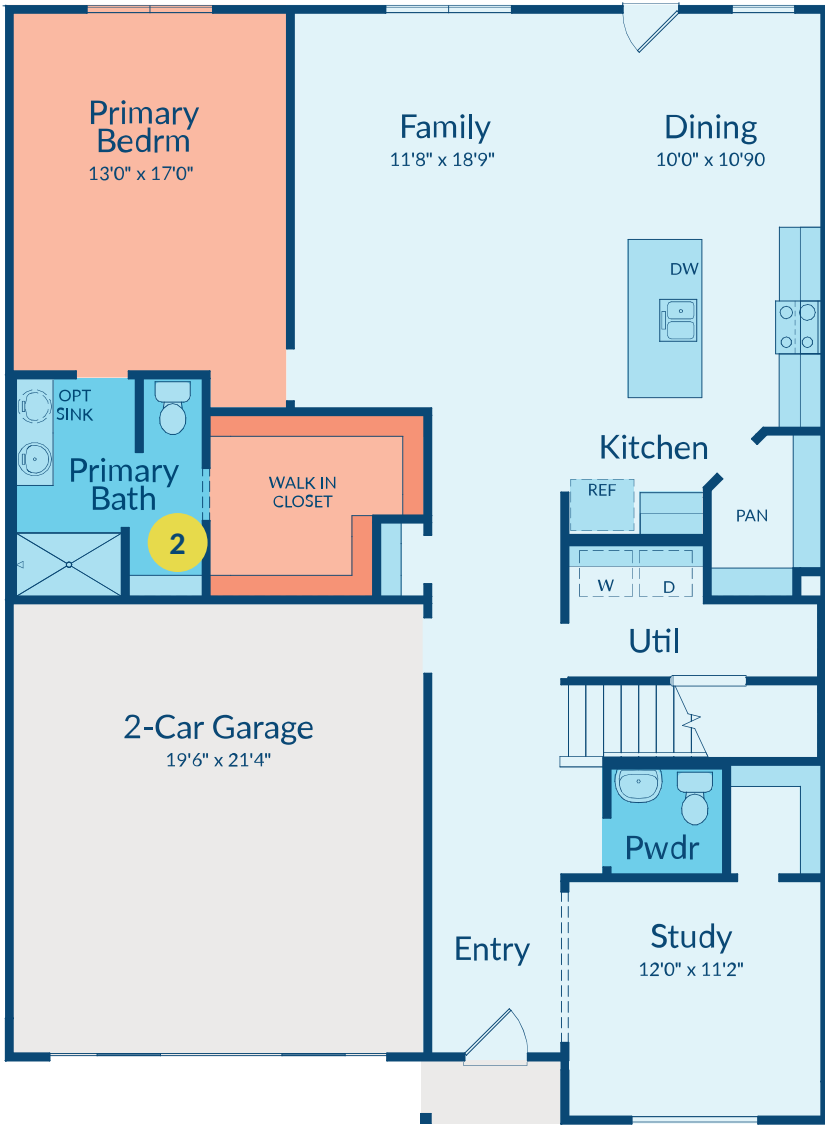

## The Aria

SQUARE FEET

2,478 - 2,572

STORY

2

BEDROOMS

4

BATH

2.5

GARAGE

2-Car

ELEVATION B

ELEVATION C

FIRST FLOOR

1

2

SECOND FLOOR

IMAGINATIONHOMES.COM

Prices, plans, dimensions, features, specifications, materials or availability of homes or communities are subject to change without notice or obligation. Illustrations are artist's depictions only and may differ from completed improvements. Copyright © 2025 Imagination Homes, LLC – All Rights Reserved.