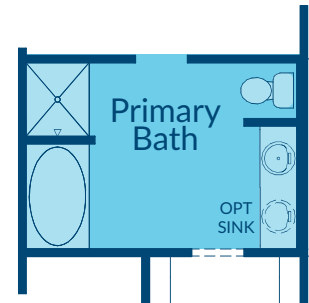

FIRST FLOOR

1

1

2

IMAGINATIONHOMES.COM

Prices, plans, dimensions, features, specifications, materials or availability of homes or communities are subject to change without notice or obligation. Illustrations are artist's depictions only and may differ from completed improvements. Copyright © 2025 Imagination Homes, LLC – All Rights Reserved.