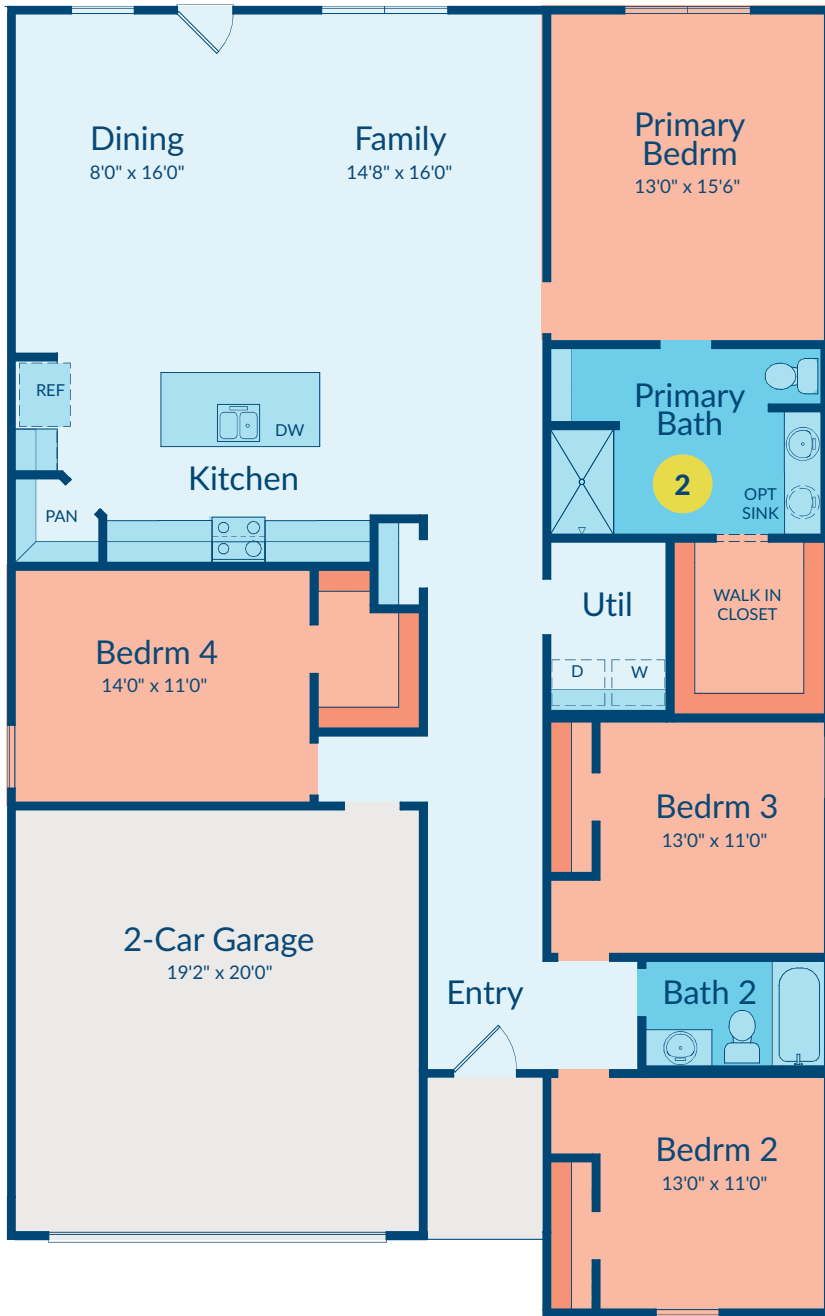

ELEVATION A

The Ballad

SQUARE FEET

1,893 - 1,965

STORY

1

BEDROOMS

4

BATH

2

GARAGE

2-Car

ELEVATION B

ELEVATION C

FIRST FLOOR

1