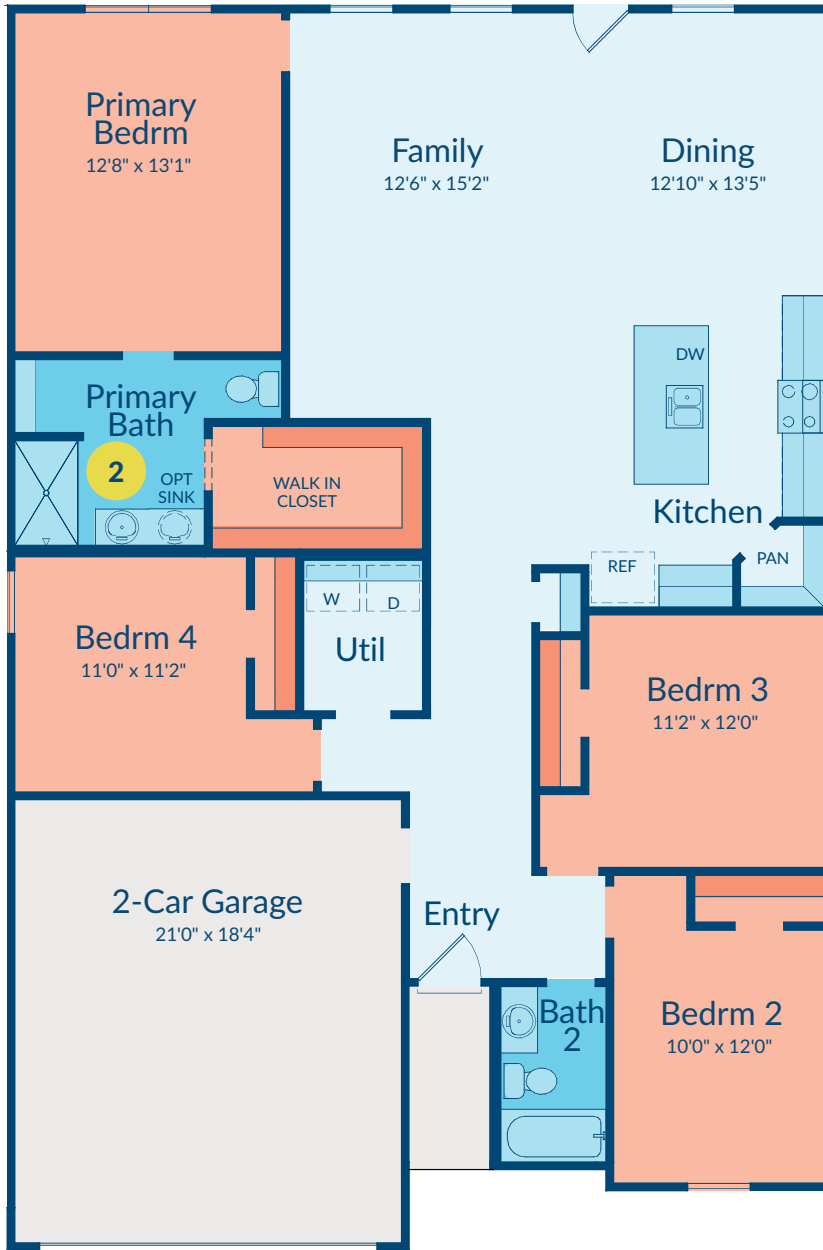

ELEVATION A

The Prelude

SQUARE FEET

1,805 - 1,865

STORY

1

BEDROOMS

4

BATH

2

GARAGE

2-Car

ELEVATION B

ELEVATION C

1

FIRST FLOOR